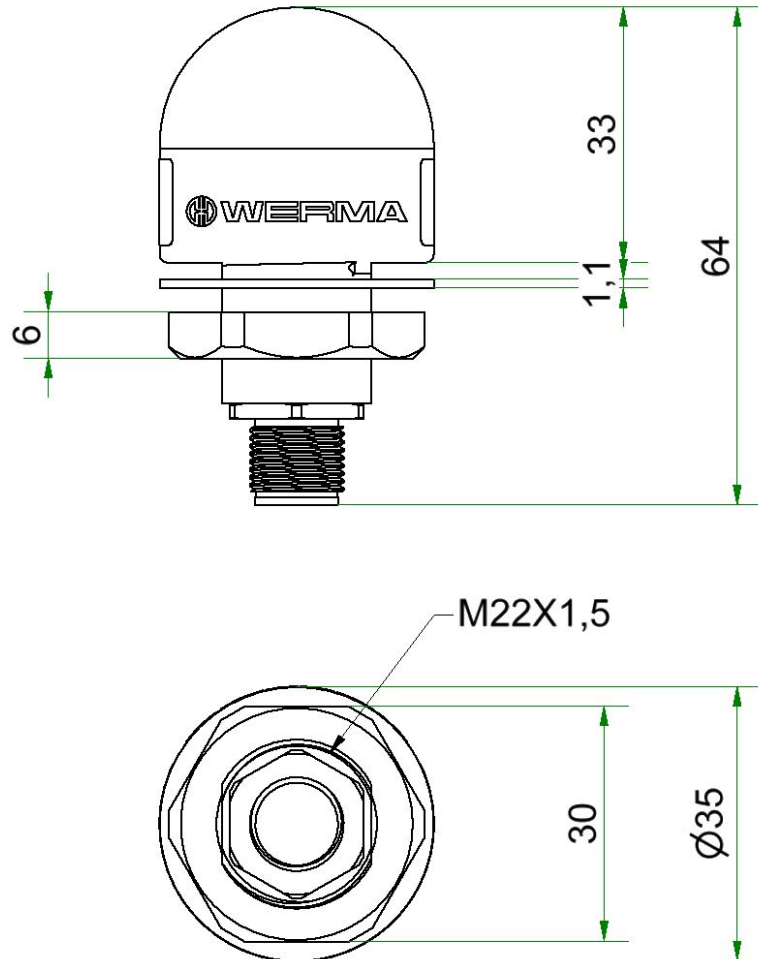

MC35 IO-Link

DRAWING

For additional installation and mounting information, refer to the appropriate user guide at www.werma.com. This printed copy is for information only and is subject to alteration.